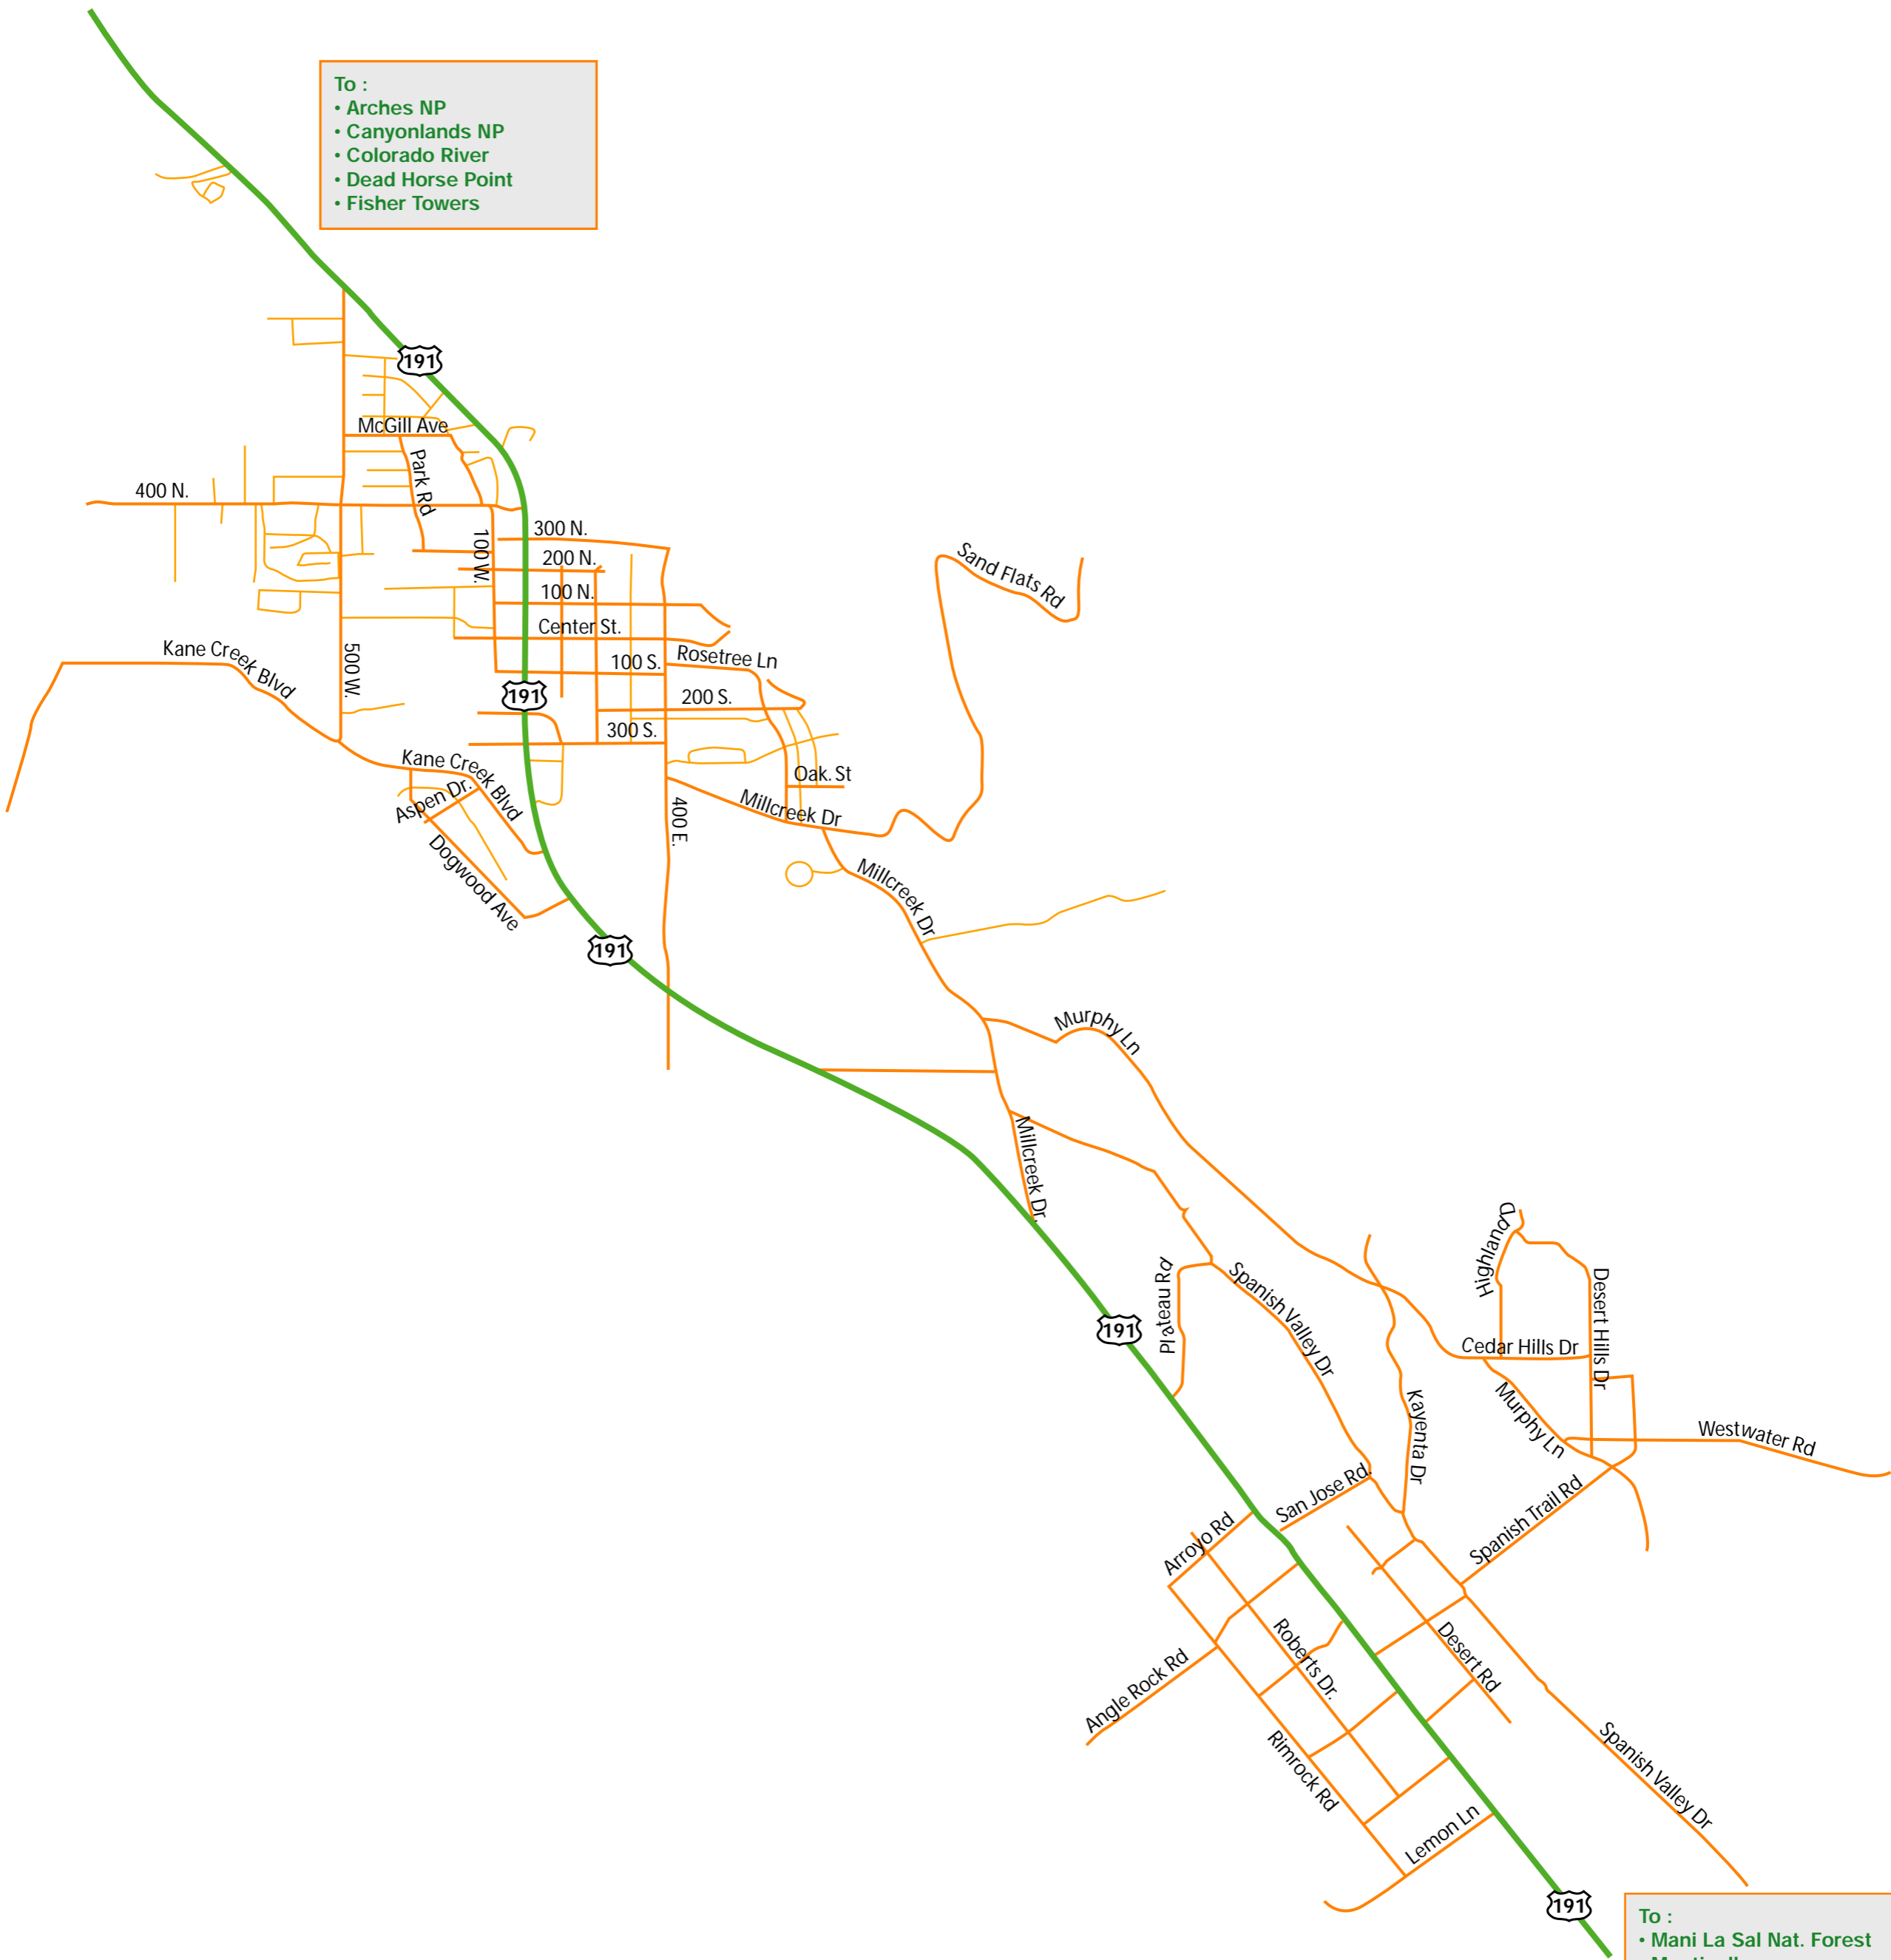

- To :
- Arches NP
 - Canyonlands NP
 - Colorado River
 - Dead Horse Point
 - Fisher Towers

- To :
- Mani La Sal Nat. Forest
 - Monticello
 - Blanding